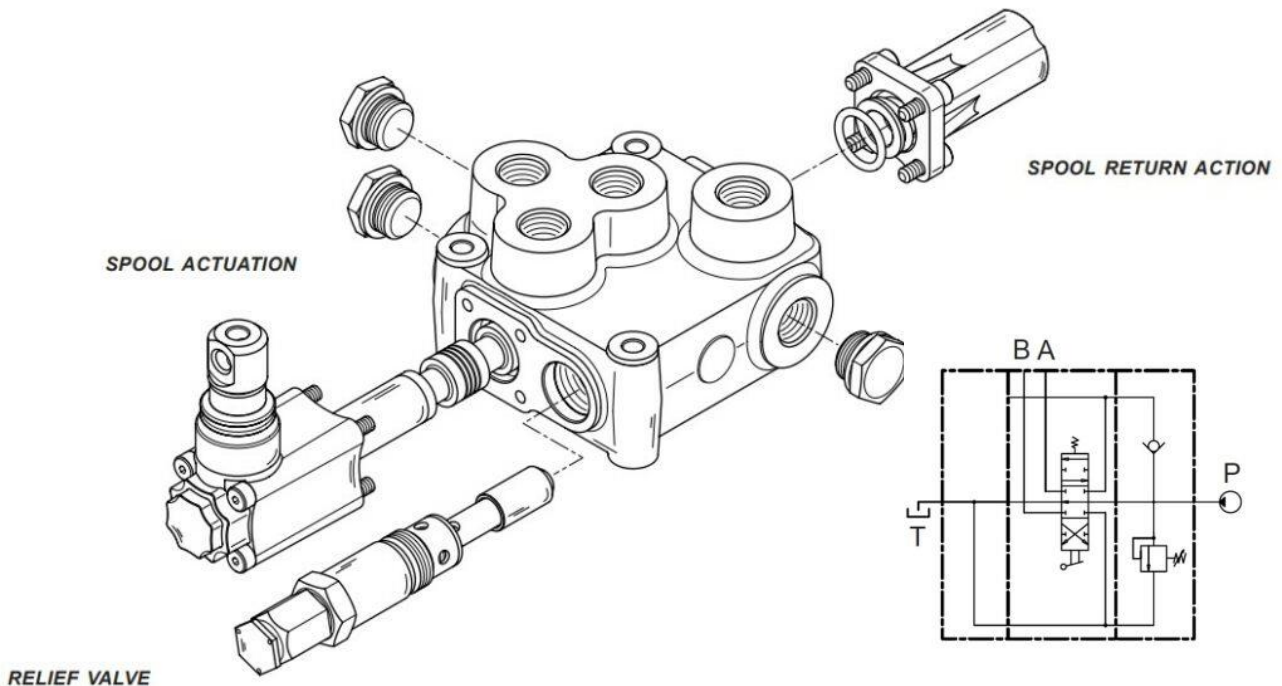

### For: M45 1Bank Single Acting Spool Valve

Single Acting Spool Symbol Drawings - we stock the below two options

Single Bank Parts & Symbol Drawing

### M45 Monoblock working sections - 1 to 6

#### Application

Numerous integrated valve features in addition to countless configuration options. The M45 series is highly flexible and easily adaptable to the widest of applications ranges. It offers the possibility to utilize a wide variety of interchangeable spools circuit. As well as different combinations between them. They have an solution to every requirement.