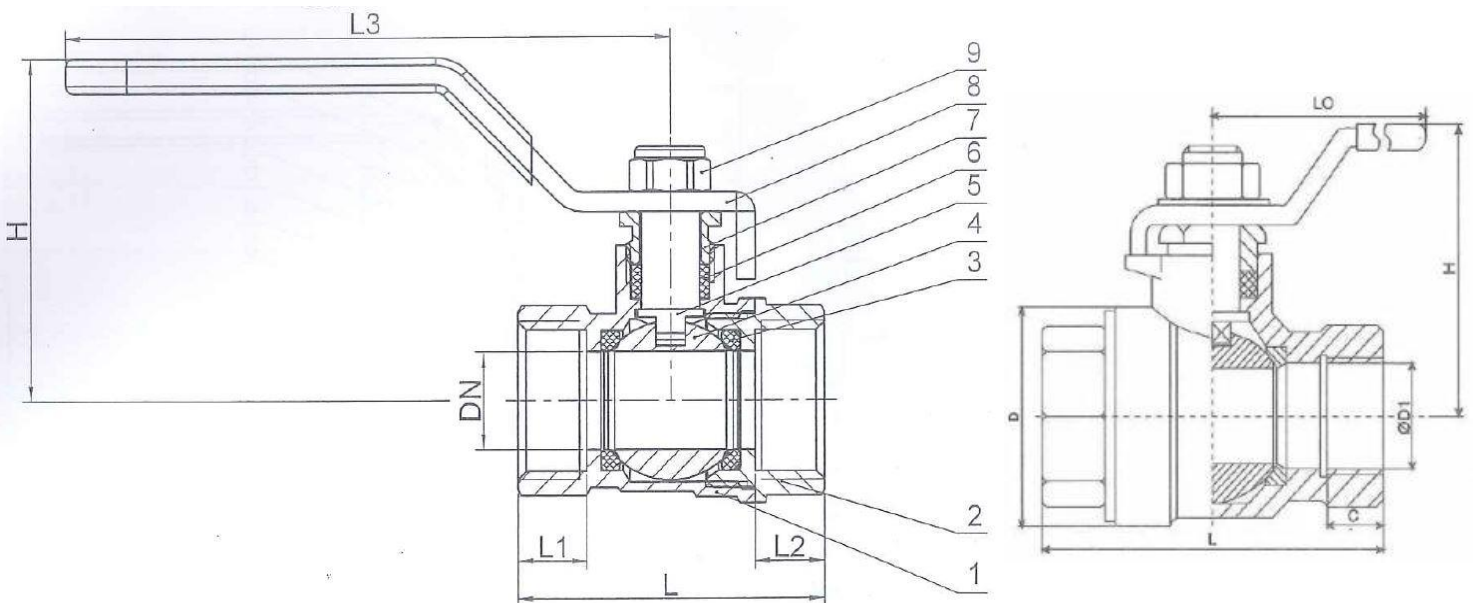

### For: Low-Pressure 1 1/2" Ball Valve

#### Valve Composition

Brass Chrome Plated Body  
Brass Chrome Plated Ball  
Blue Handle - Plastic coated Steel Chrome

#### Installation Dimensions

1 1/2	36	80	14.5	14.5	145	76	0.689
-------	----	----	------	------	-----	----	-------