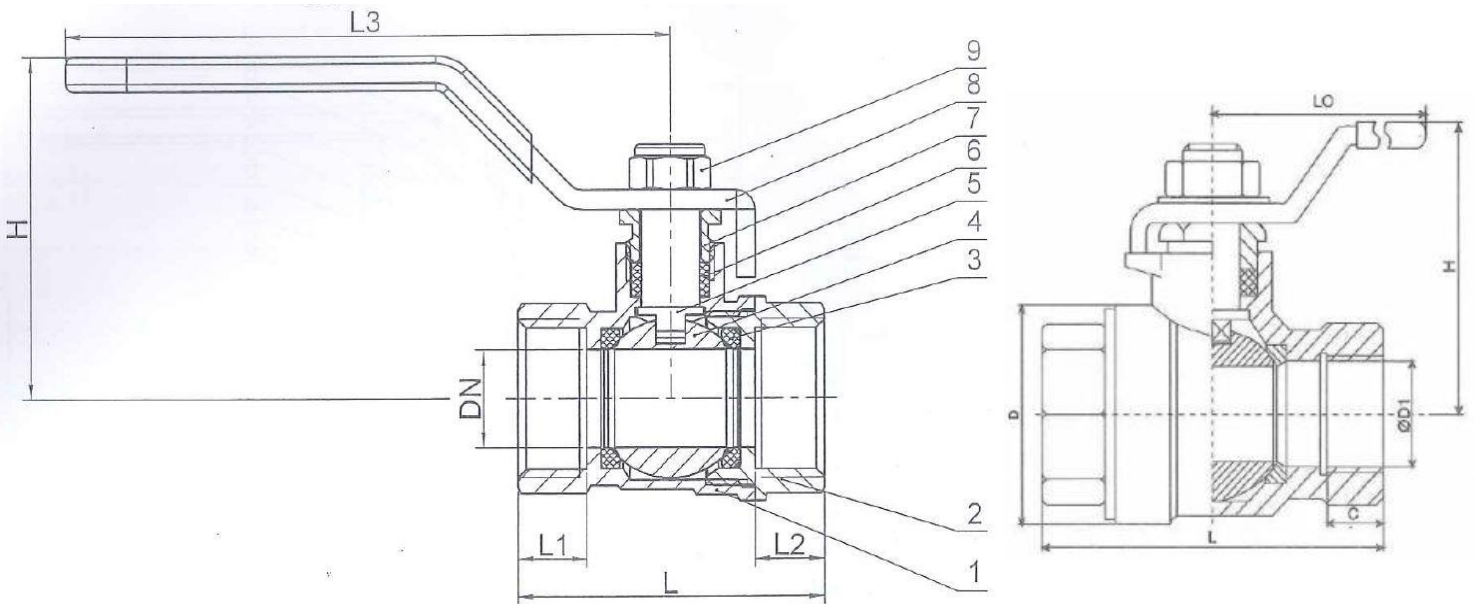

Additional Information

For: Low-Pressure 1 1/4" Ball Valve

Valve Composition

Brass Chrome Plated Body
Brass Chrome Plated Ball
Blue Handle - Plastic coated Steel Chrome

Installation Dimensions

1 1/4	29	71	14	14	116	65	0.461
-------	----	----	----	----	-----	----	-------