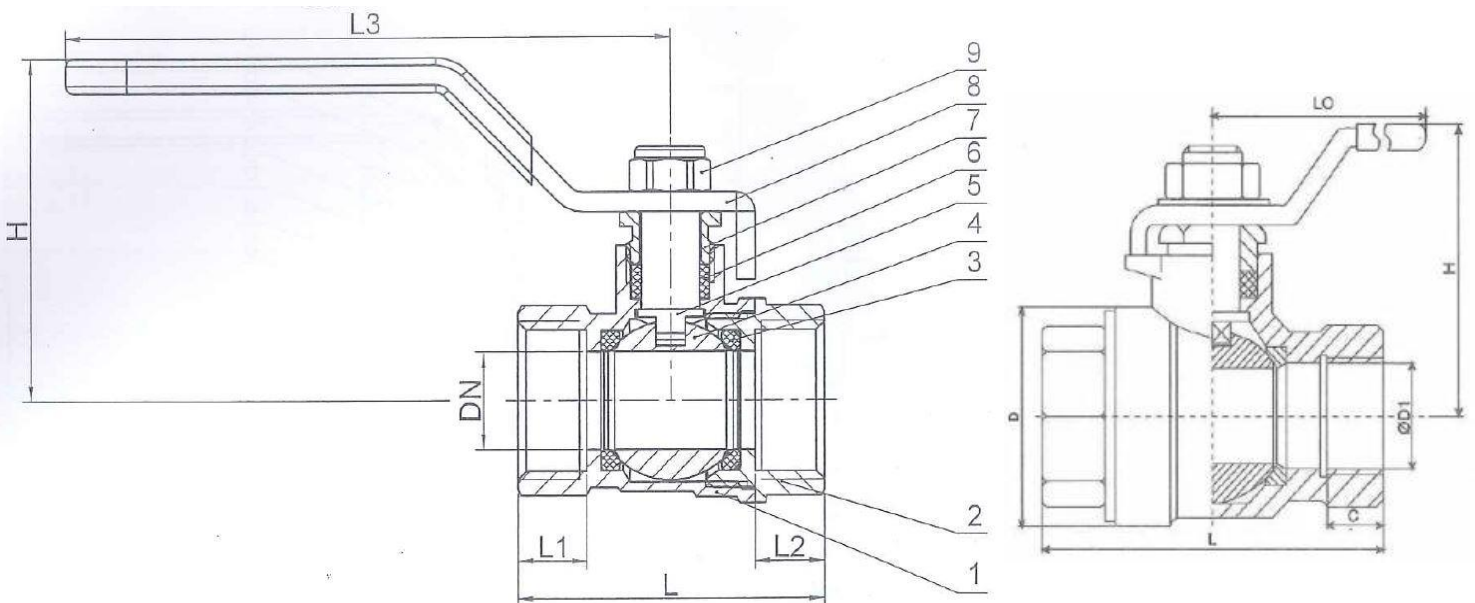

### For: Low-Pressure 1" Ball Valve

#### Valve Composition

Brass Chrome Plated Body  
Brass Chrome Plated Ball  
Blue Handle - Plastic coated Steel Chrome

#### Installation Dimensions

1	22	58	12	12	116	58	0.322
---	----	----	----	----	-----	----	-------