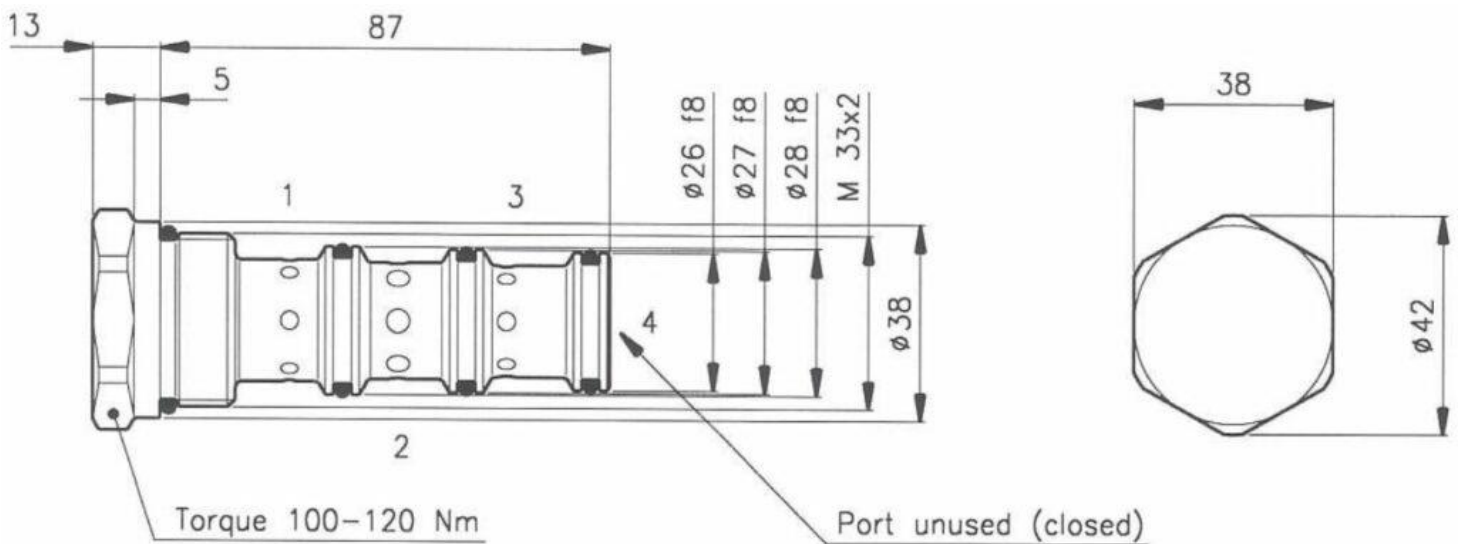

Additional Information

For: 50-T Flow Divider Cartridge 60-120Lpm

Symbol Drawing

Installation Dimensions

Additional General Info