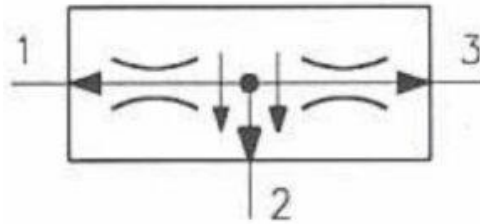

Additional Information

For: 50-T Flow Divider Cartridge 60-120Lpm

Symbol Drawing

Installation Dimensions

Additional General Info