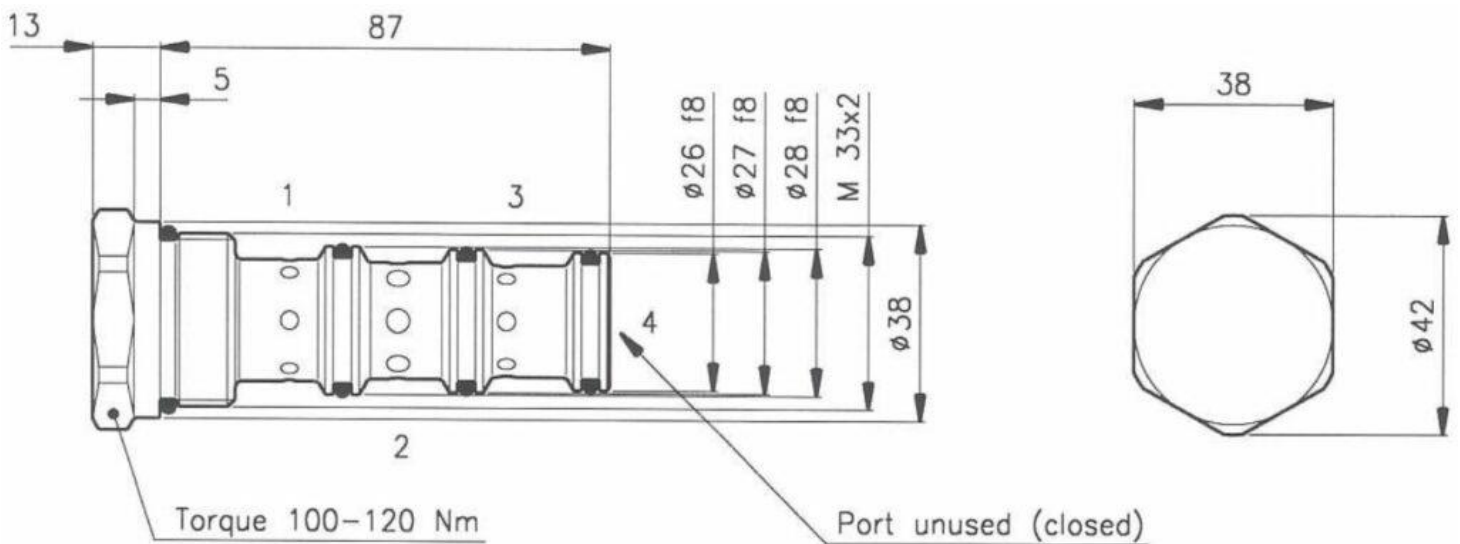

Additional Information

For: 50-D Flow Divider Cartridge 30-60Lpm

Symbol Drawing

Installation Dimensions

Additional General Info