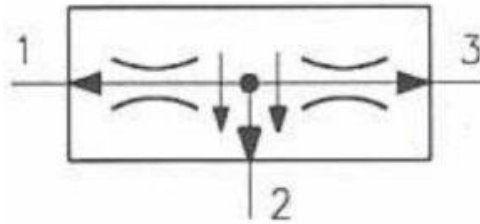

Additional Information

For: 50-D Flow Divider Cartridge 30-60Lpm

Symbol Drawing

Installation Dimensions

Additional General Info