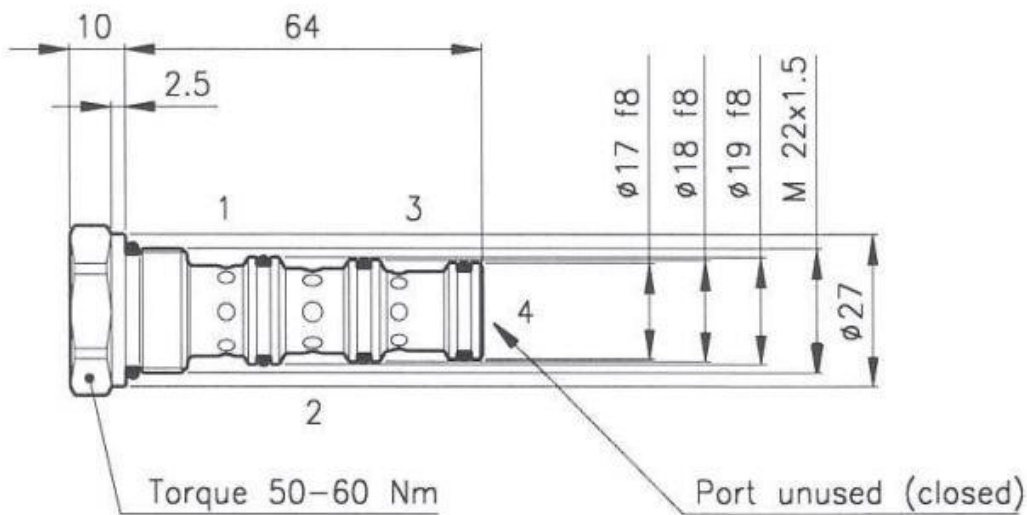

Additional Information

For: 30-O Flow Divider Cartridge 3-7Lpm

Symbol Drawing

Installation Dimensions

Additional General Info