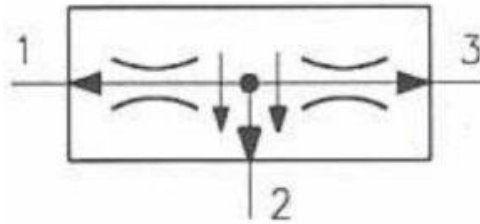

Additional Information

For: 30-O Flow Divider Cartridge 3-7Lpm

Symbol Drawing

Installation Dimensions

Additional General Info