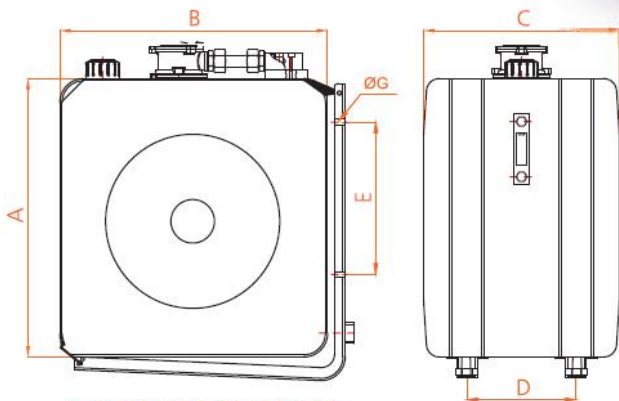

### For: Truck Side Mount Tanks

#### SIDE MOUNTED TANKS

Tank Volume	Working Volume
80 LT	65 LT
100 LT	80 LT
120 LT	100 LT
160 LT	140 LT
190 LT	160 LT
210 LT	180 LT
256 LT	230LT

\* DIMENSIONS ON REQUEST