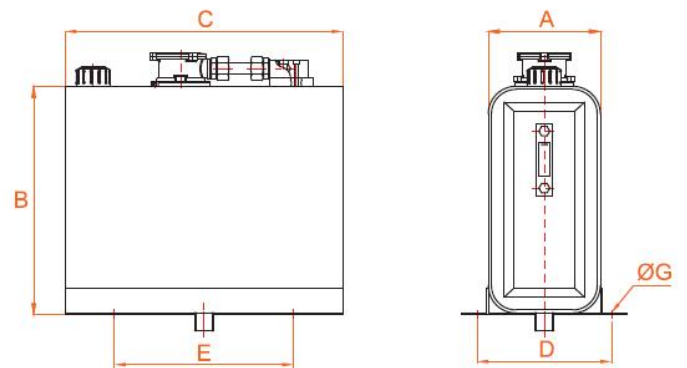

Additional Information

For: Truck Behind Cab Tanks

BEHIND CAB TANKS

Tank Volume	Working Volume
65 LT	55 LT
95 LT	75 LT
105 LT	90 LT
120 LT	100 LT
155 LT	135 LT
175 LT	150 LT
200 LT	180 LT
220 LT	190 LT
225 LT	190 LT
264 LT	230 LT
285 LT	250 LT

ALL TANKS ARE SUPPLIED WITH AIR BREATHER,
TANK MOUNTED RETURN FILTER AND OIL LEVEL INDICATOR

* DIMENSIONS ON REQUEST