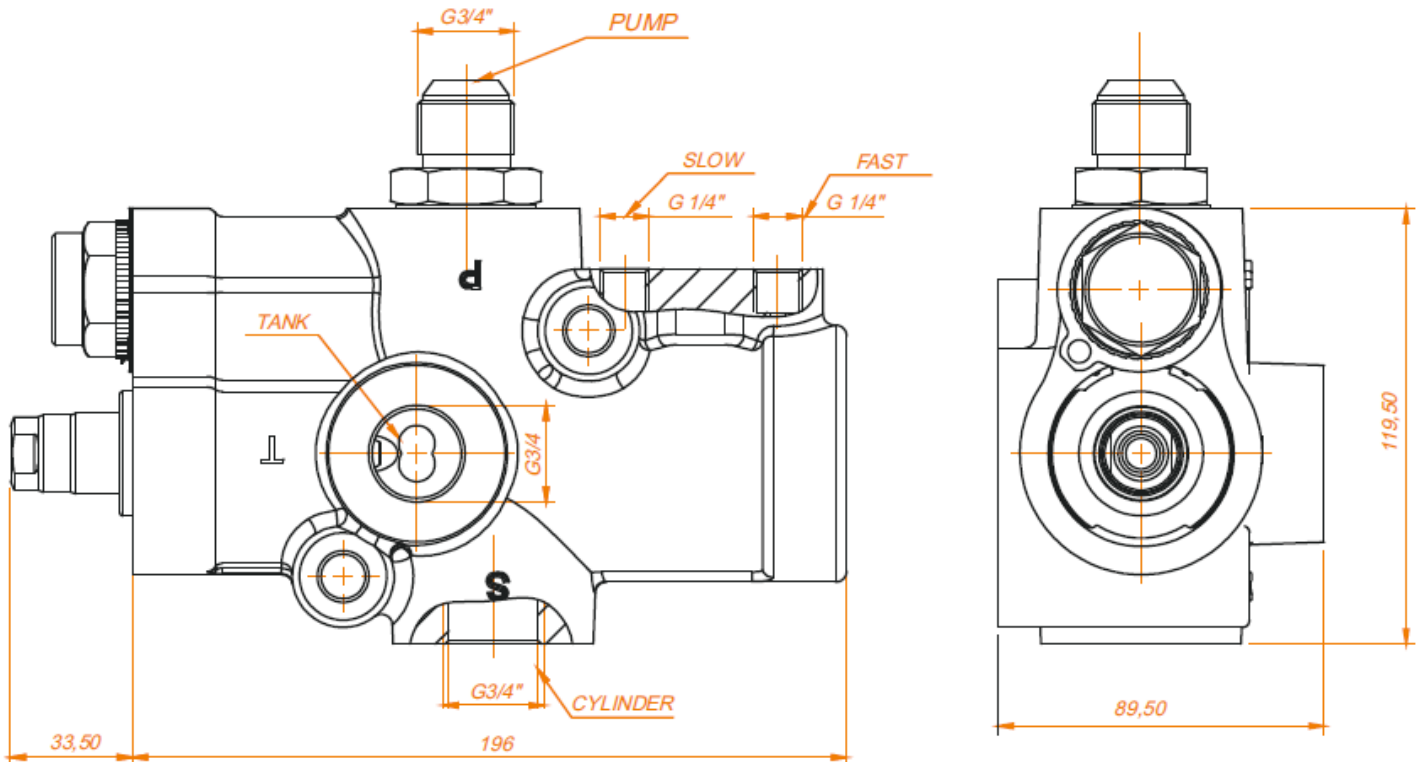

Additional Information

For: Pneumatic Slow Decent Tip Valve

Installation Dimensions

GENERAL DATA

Valve Code

Flow Rate

Max.
Pressure

Working
Pressure

Weight

Slow decent

SATV-12POLM

110 lt/min

190 bar

170 bar

6 kg